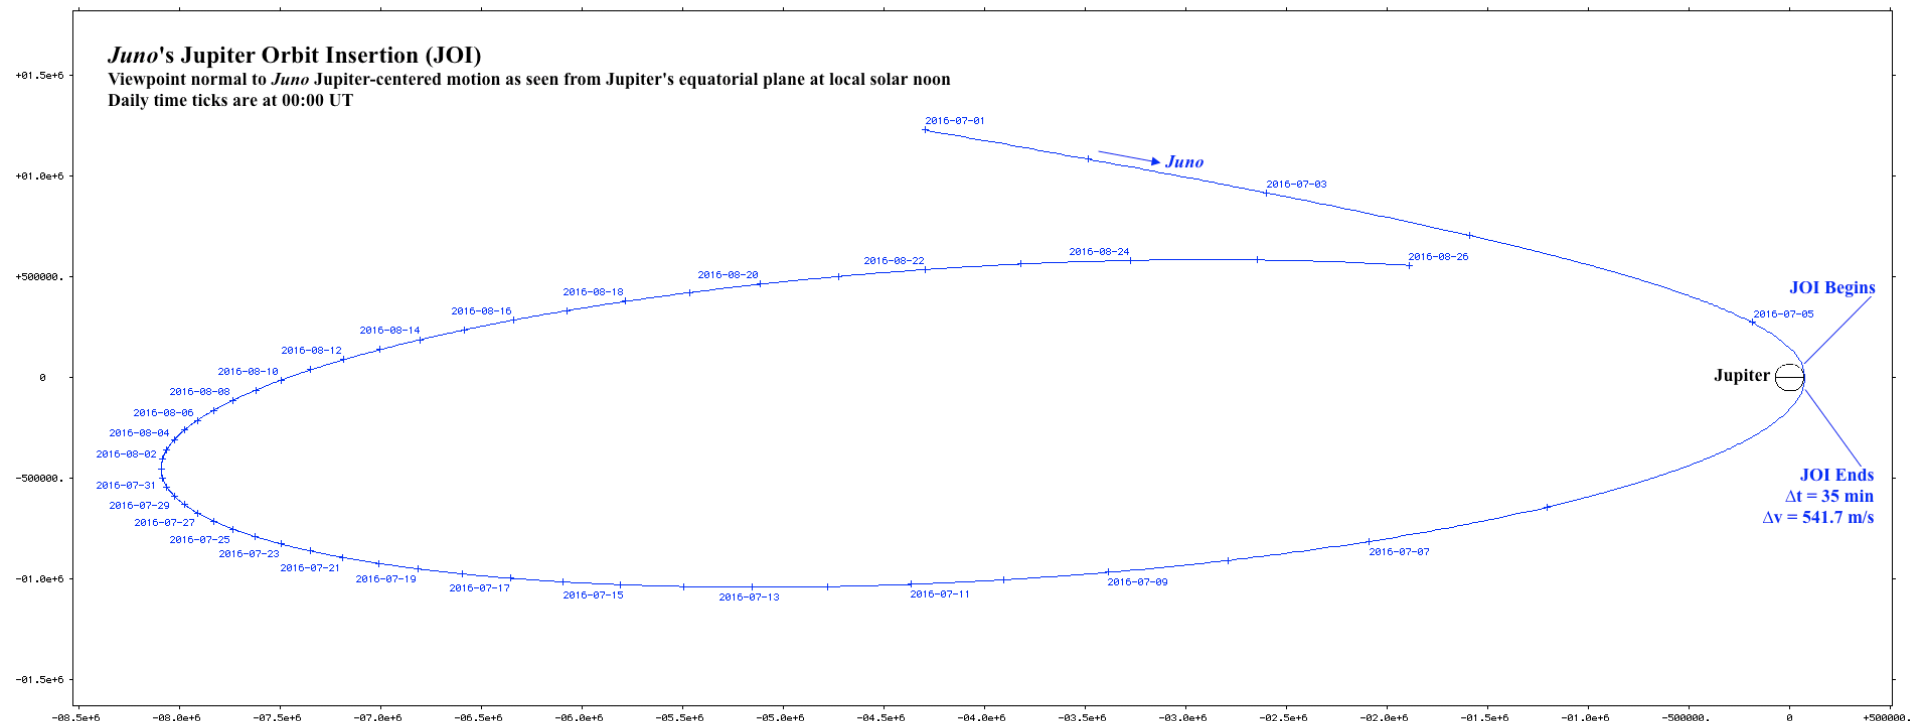

Km Units View From Y= 0.0°, P= 0.0°, R= 0.0°  
 Sun-Centered J2KE Coordinate System  
 Imported Juno (spacecraft ephemeris)

MacHILT v0.7 Track Plot

Km Units View From Y=311.6°, P= 0.0°, R= 90.0° Sun Illumination  
 Jupiter-Centered EPM Coordinate System © 2016y 182d ( 6-30) 23:58:50 UTC  
 Imported Juno (spacecraft ephemeris)