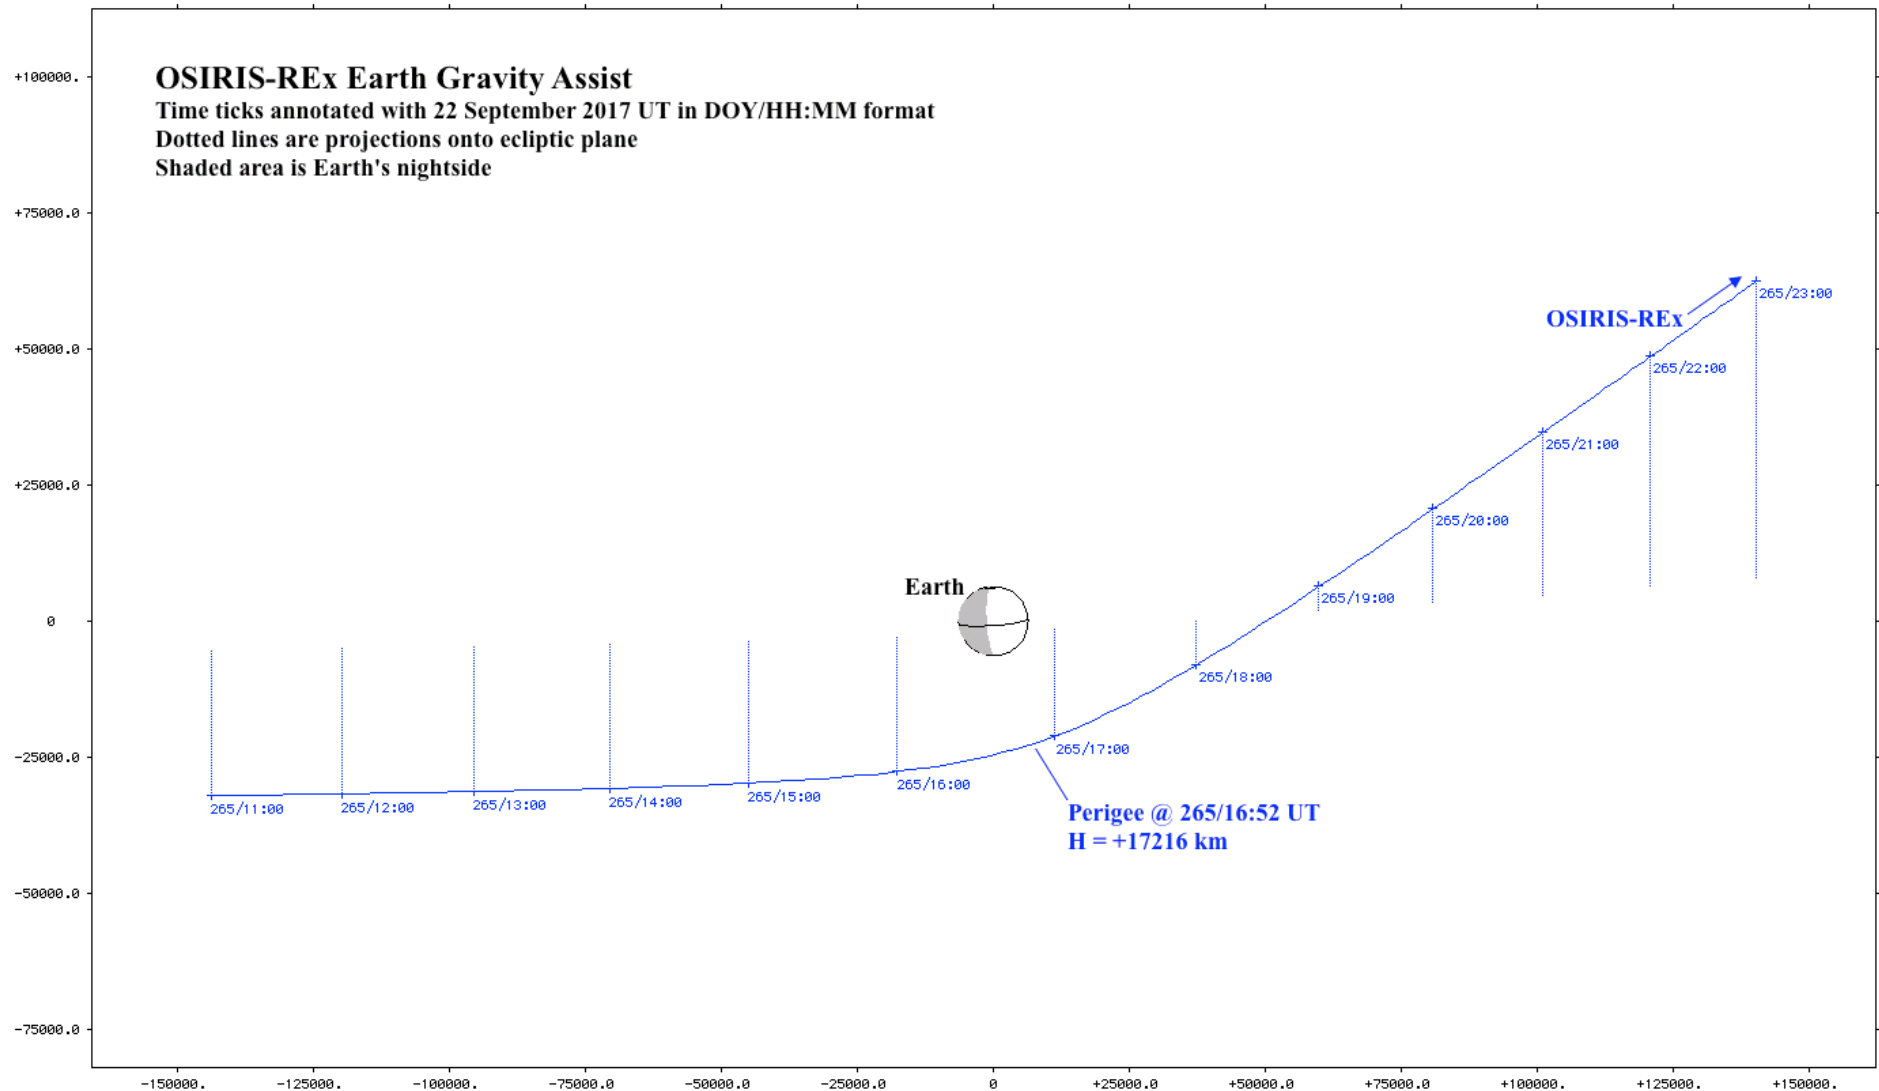

MachHILT v0.7 Track Plot

Km Units View From Y=190.0°, P= 0.0°, R=106.0° Sun Illumination
 Earth-Centered J2KE Coordinate System
 Imported OSIRIS-REx (spac ephemeris)