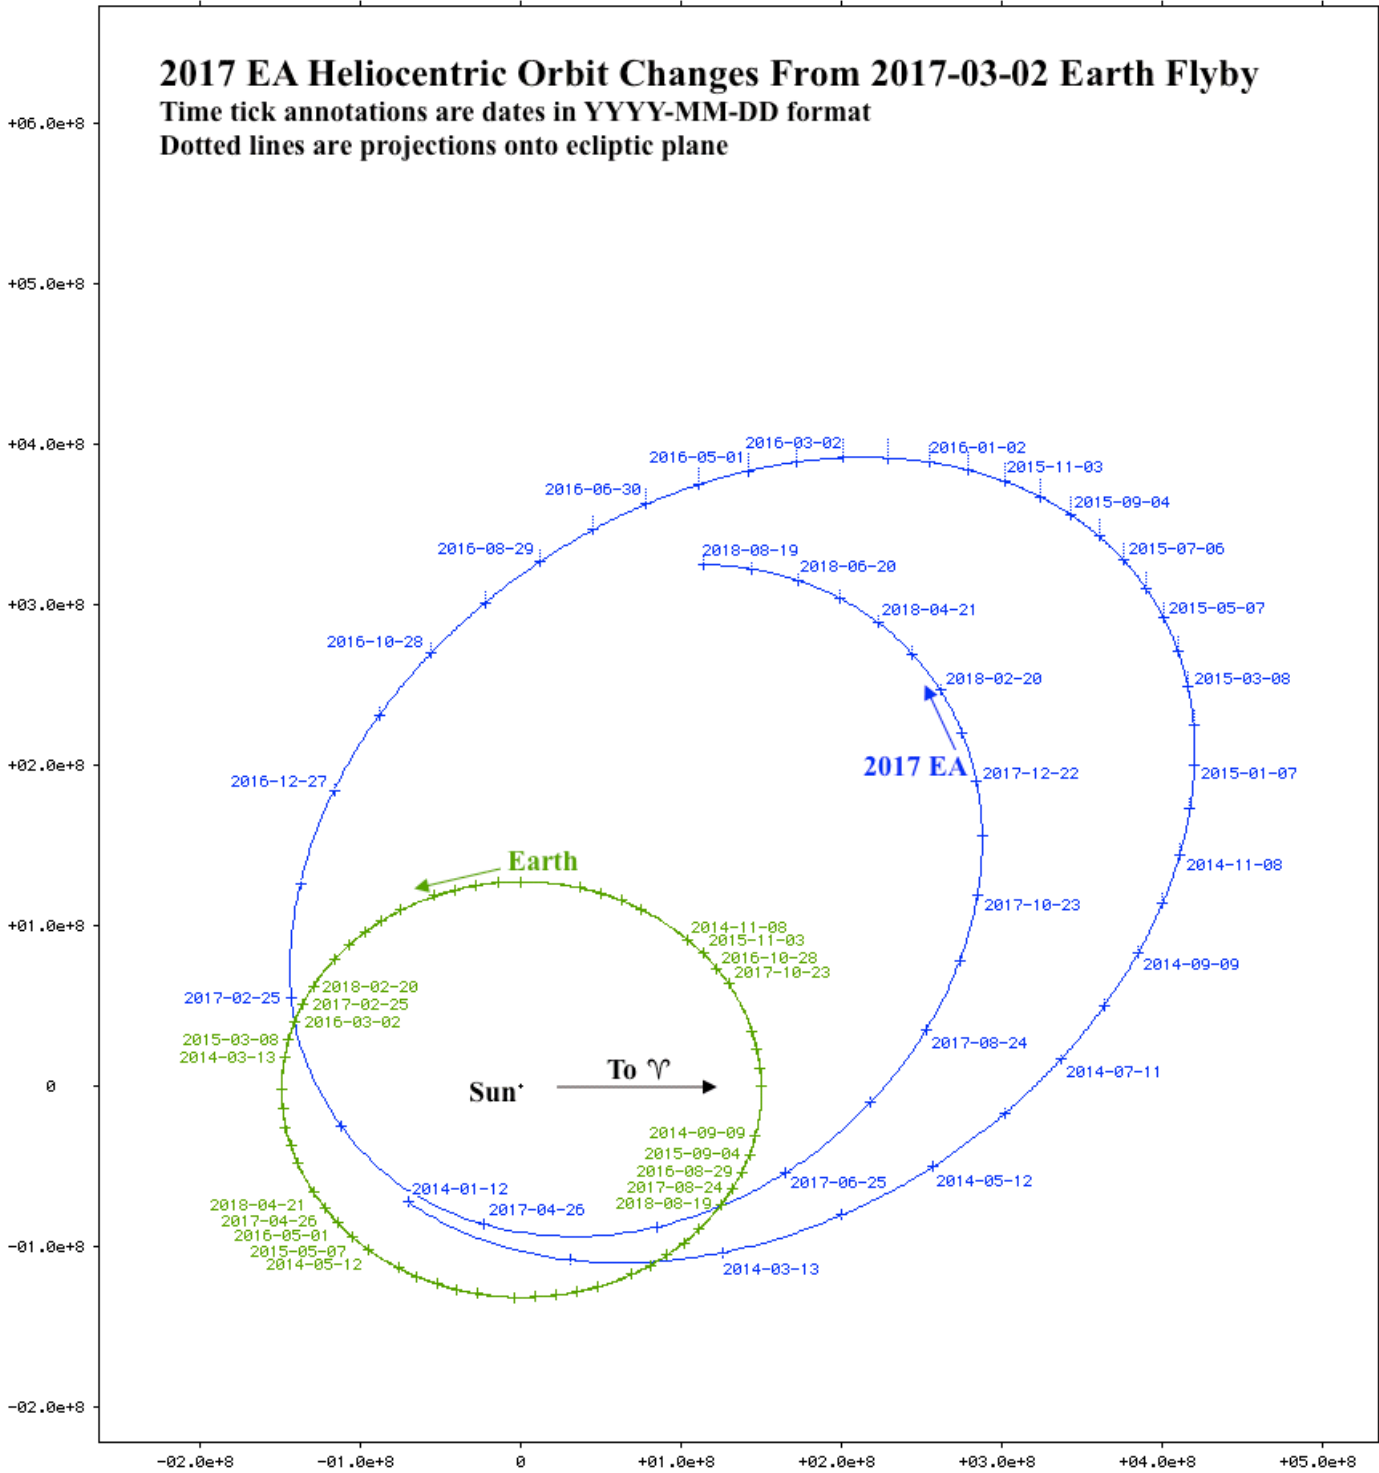

Km Units View From Y= 0.0°, P= 0.0°, R= 18.0° Sun Illumination
 Earth-Centered EPM Coordinate System @ 2017y 61d (3-2) 14: 4: 0 UTC
 Imported (2017 EA) ephemeris

MachHILT v0.7 Track Plot

Km Units View From $Y= 0.0^\circ, P= 0.0^\circ, R= 30.0^\circ$
 Sun-Centered J2KE Coordinate System
 Imported (2017 EA) ephemeris